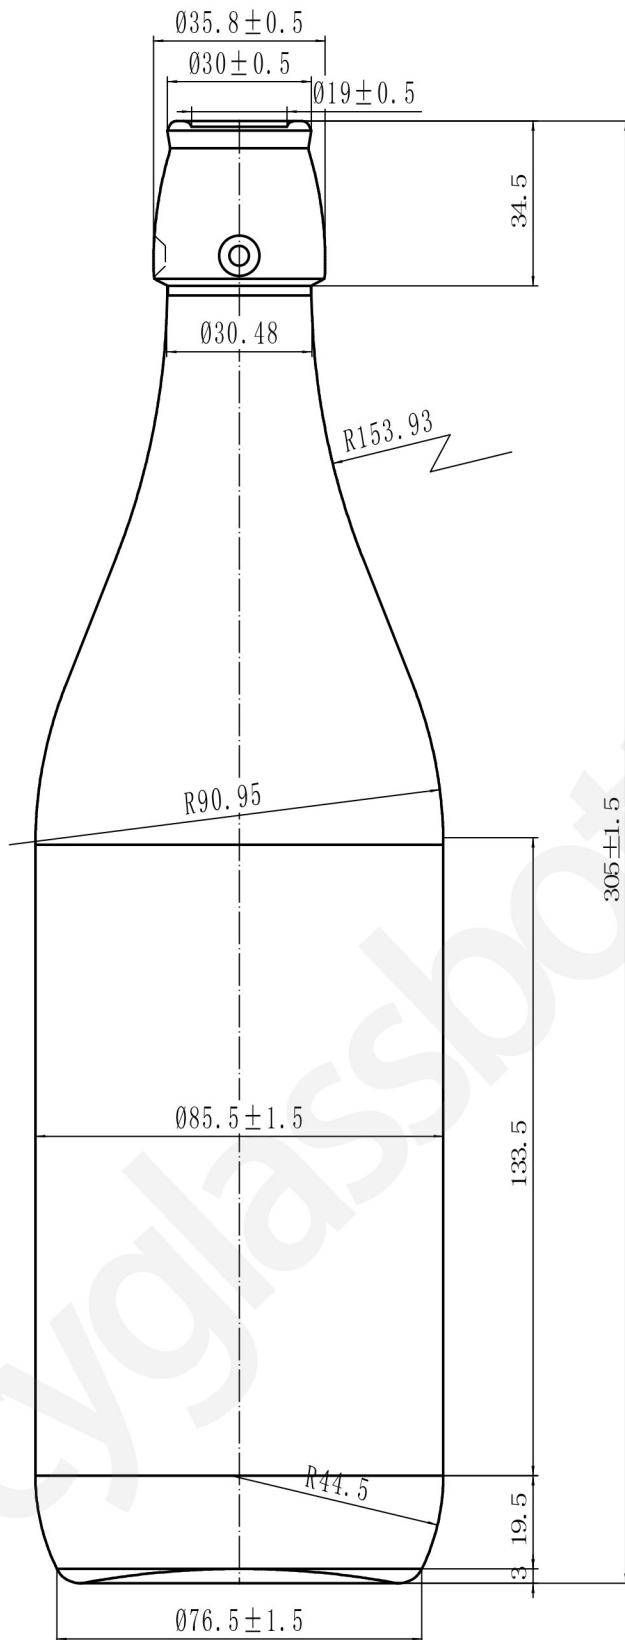

ZIBO CREATIVE

ZIBO CREATIVE INTERNATIONAL TRADE CO.LTD.

Name: CY806
Style: Water
Capacity: 1000ml
Finish: Standard swing
Color: Flint
Height: 305mm
Diameter: 85.5mm
Weight: 515g

cyglassbottle.com

NEED ANY GLASS BOTTLE PLEASE CONTACT US , WELCOME TO REQUEST QUOTES AND SAMLIES